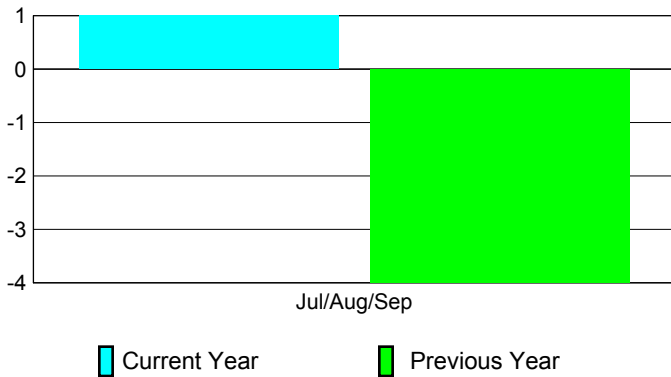

2010-2011 GMT Reports for District (or Undistricted) **District 2 X1**

GMT: JOHN 'JACK' R FERGUSON

Location: TEXAS

GMT CA: 1

CLUBS

Club Results
2010-2011

Clubs
2009-2010

Month	New Club Goal	Actual New Clubs	Actual Dropped Clubs	Gain/Loss of Clubs	Gain/Loss of Clubs
Jul/Aug/Sep	1	1	0	1	-4
Totals	1	1	0	1	-4

Club Results 2010-2011

Goal, New, Dropped, Gain/Loss

Comparison of Club Gain/Loss

Current Year Compared to the Previous Year

YTD Status Quo Clubs 2010-2011

Status Quo Clubs Compared to Status Quo Members

MEMBERSHIP