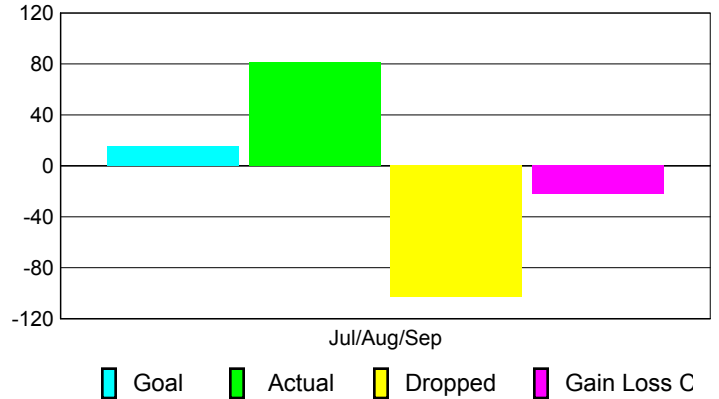

Membership Results 2010-2011

Goal, New, Dropped, Gain/Loss